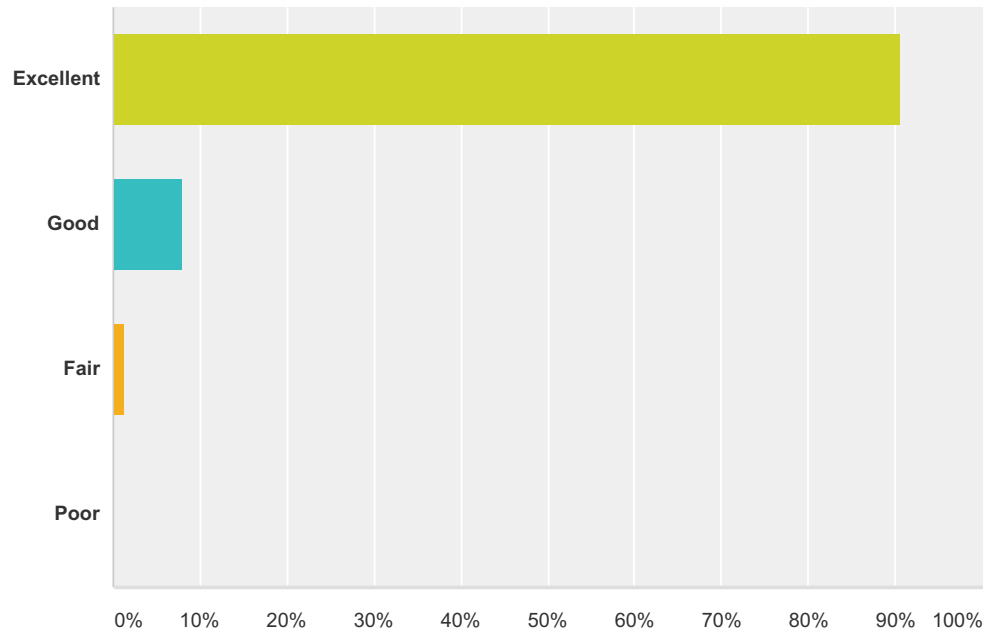

### Q31 How would you rate the venue/location?

Answered: 75 Skipped: 7

Answer Choices	Responses	
Excellent	90.67%	68
Good	8.00%	6
Fair	1.33%	1
Poor	0.00%	0
<b>Total</b>		<b>75</b>