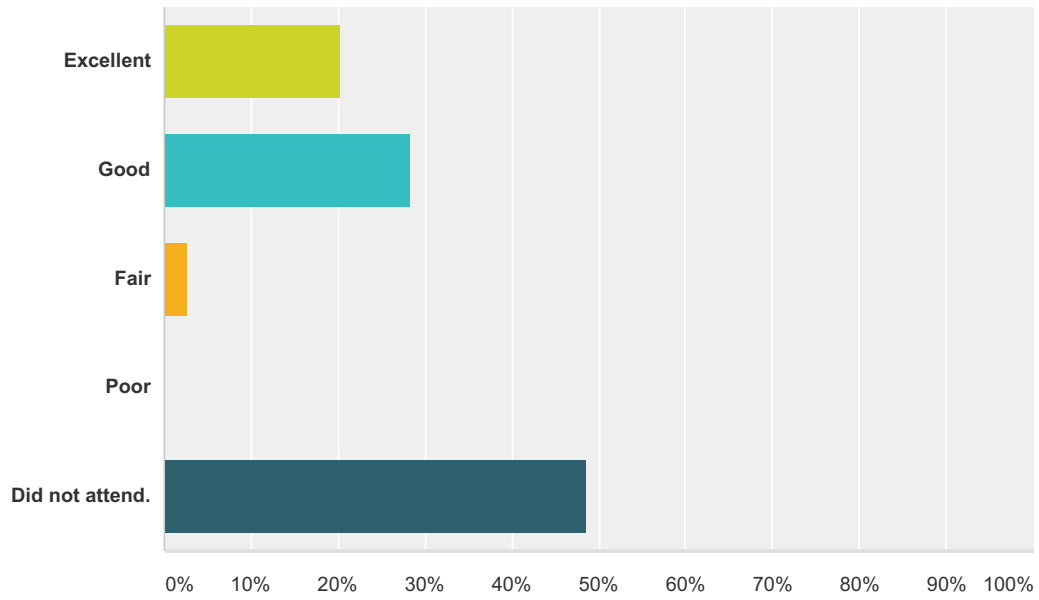

Q27 How would you rate the Live the HR Life Hospitality Room?

Answered: 74 Skipped: 8

Answer Choices	Responses	
Excellent	20.27%	15
Good	28.38%	21
Fair	2.70%	2
Poor	0.00%	0
Did not attend.	48.65%	36
Total		74