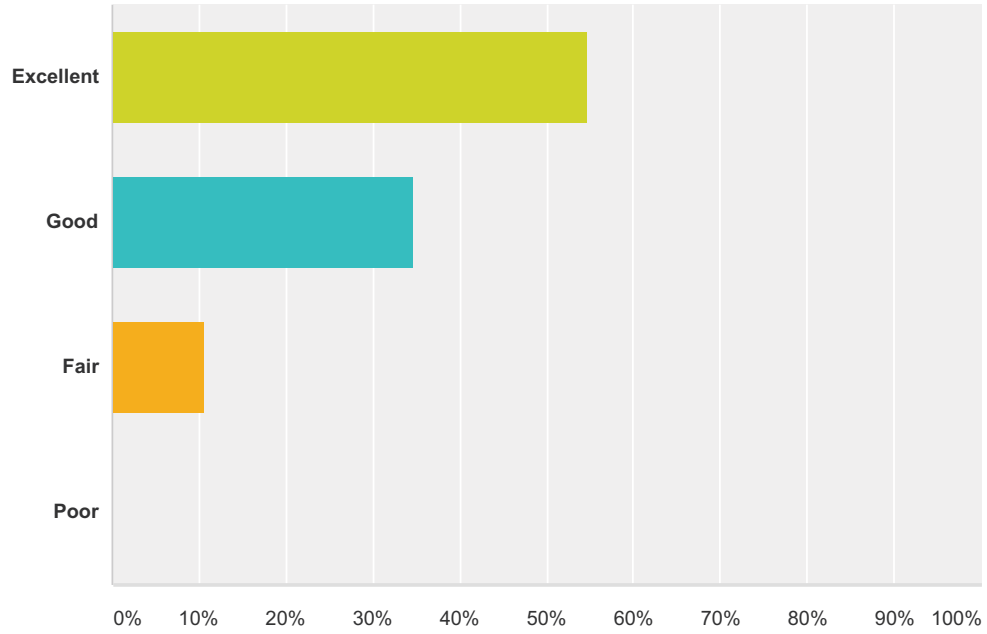

Q30 Overall, how would you rate the professional development content of the conference?

Answered: 75 Skipped: 7

Answer Choices	Responses
Excellent	54.67% 41
Good	34.67% 26
Fair	10.67% 8
Poor	0.00% 0
Total	75