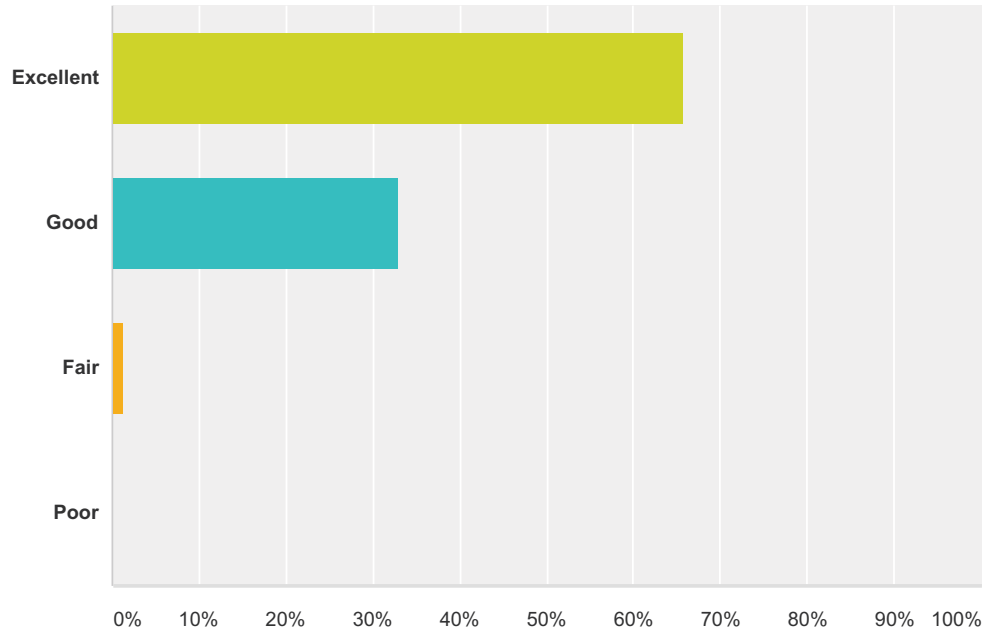

### Q1 Overall, how would you rate the event?

Answered: 82 Skipped: 0

Answer Choices	Responses
Excellent	65.85% 54
Good	32.93% 27
Fair	1.22% 1
Poor	0.00% 0
<b>Total</b>	<b>82</b>