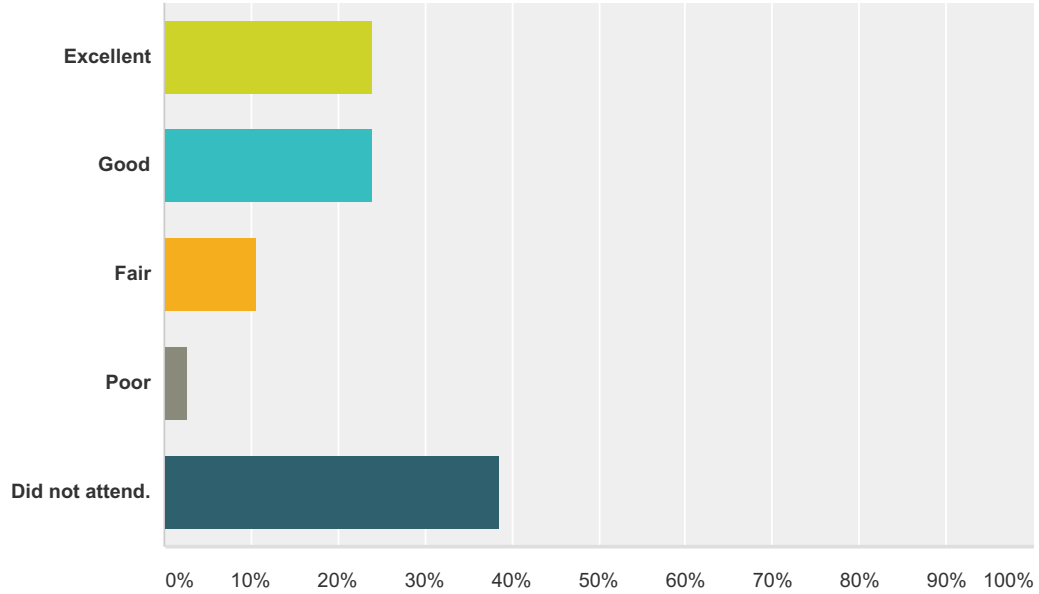

Q24 How would you rate the Sunday Welcome Reception at the Hilton Garden Inn?

Answered: 75 Skipped: 7

Answer Choices	Responses
Excellent	24.00% 18
Good	24.00% 18
Fair	10.67% 8
Poor	2.67% 2
Did not attend.	38.67% 29
Total	75