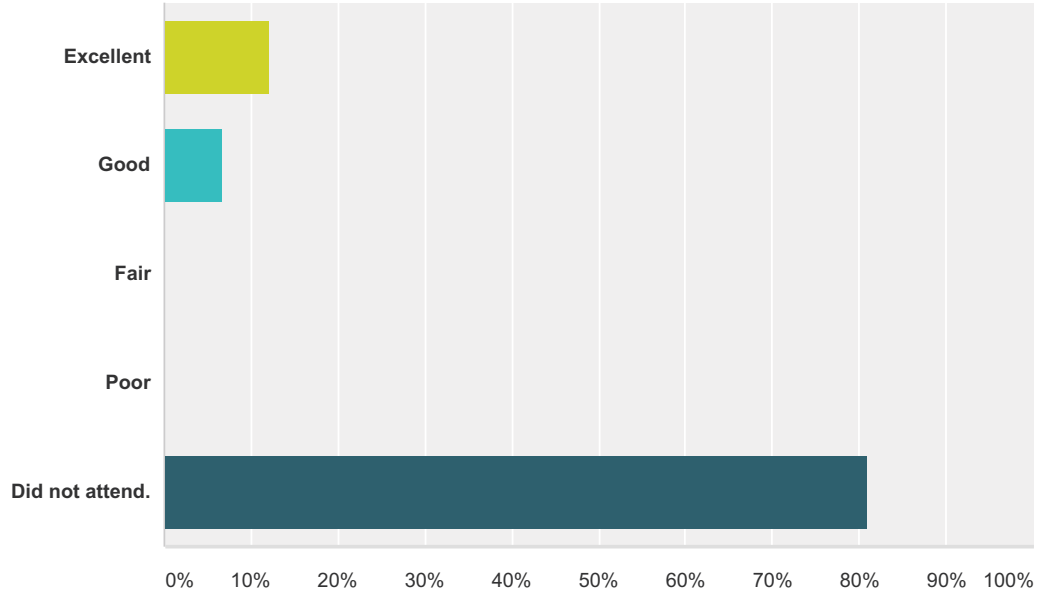

### Q26 How would you rate Tuesday's President's Reception at the Virginia Aquarium?

Answered: 75 Skipped: 7

Answer Choices	Responses	
Excellent	54.67%	41
Good	25.33%	19
Fair	1.33%	1
Poor	1.33%	1
Did not attend.	17.33%	13
<b>Total</b>		<b>75</b>

### Q27 How would you rate the Live the HR Life Hospitality Room?

Answered: 74 Skipped: 8

Answer Choices	Responses	
Excellent	20.27%	15
Good	28.38%	21
Fair	2.70%	2
Poor	0.00%	0
Did not attend.	48.65%	36
<b>Total</b>		<b>74</b>

### Q28 How would you rate Monday/Tuesday/Wednesday Mornings' Yoga on the Beach?

Answered: 74 Skipped: 8

Answer Choices	Responses
Excellent	12.16% 9
Good	6.76% 5
Fair	0.00% 0
Poor	0.00% 0
Did not attend.	81.08% 60
<b>Total</b>	<b>74</b>