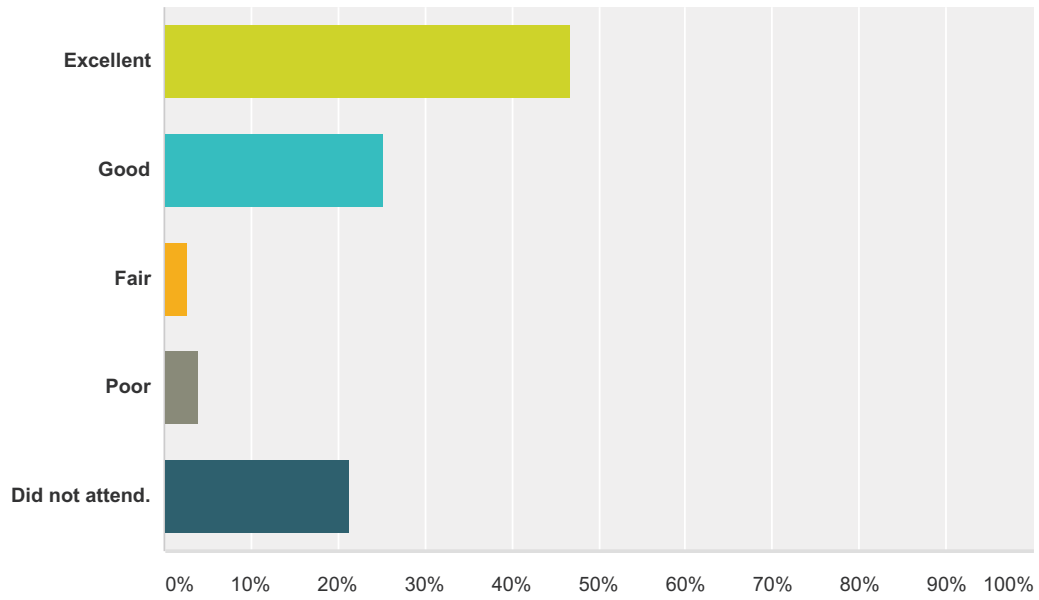

### Q1 Overall, how would you rate the event?

Answered: 82 Skipped: 0

Answer Choices	Responses
Excellent	65.85% 54
Good	32.93% 27
Fair	1.22% 1
Poor	0.00% 0
<b>Total</b>	<b>82</b>

### Q25 How would you rate Monday's Dine-Around?

Answered: 75 Skipped: 7

Answer Choices	Responses	Count
Excellent	46.67%	35
Good	25.33%	19
Fair	2.67%	2
Poor	4.00%	3
Did not attend.	21.33%	16
<b>Total</b>		<b>75</b>

### Q26 How would you rate Tuesday's President's Reception at the Virginia Aquarium?

Answered: 75 Skipped: 7

Answer Choices	Responses	
Excellent	54.67%	41
Good	25.33%	19
Fair	1.33%	1
Poor	1.33%	1
Did not attend.	17.33%	13
<b>Total</b>		<b>75</b>