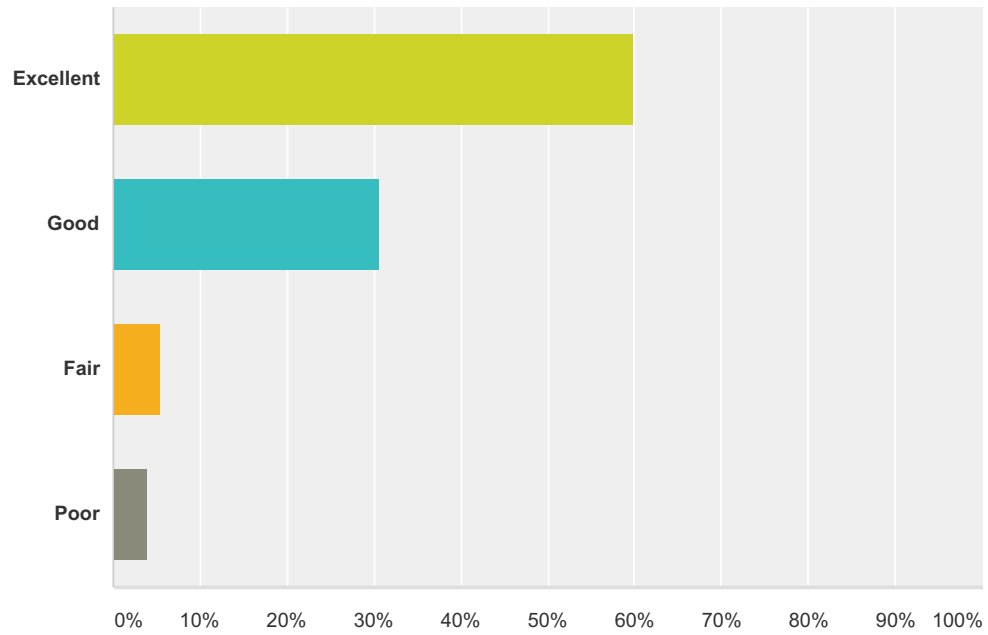

Q32 How would you rate the food and beverages served at meals and breaks?

Answered: 75 Skipped: 7

Answer Choices	Responses	Count
Excellent	60.00%	45
Good	30.67%	23
Fair	5.33%	4
Poor	4.00%	3
Total		75