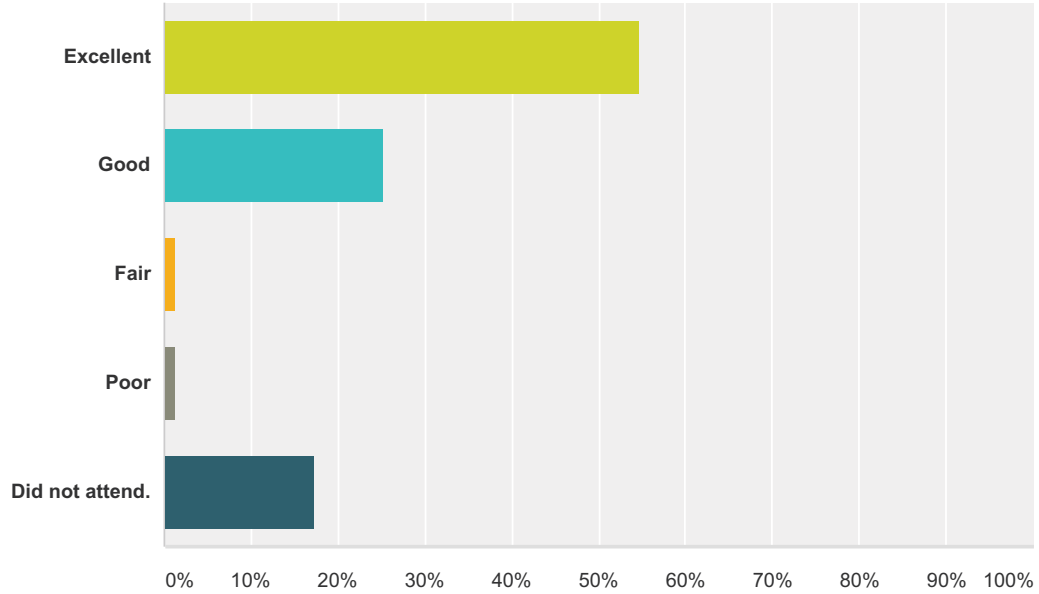

### Q25 How would you rate Monday's Dine-Around?

Answered: 75 Skipped: 7

Answer Choices	Responses	Count
Excellent	46.67%	35
Good	25.33%	19
Fair	2.67%	2
Poor	4.00%	3
Did not attend.	21.33%	16
<b>Total</b>		<b>75</b>

### Q26 How would you rate Tuesday's President's Reception at the Virginia Aquarium?

Answered: 75 Skipped: 7

Answer Choices	Responses	
Excellent	54.67%	41
Good	25.33%	19
Fair	1.33%	1
Poor	1.33%	1
Did not attend.	17.33%	13
<b>Total</b>		<b>75</b>